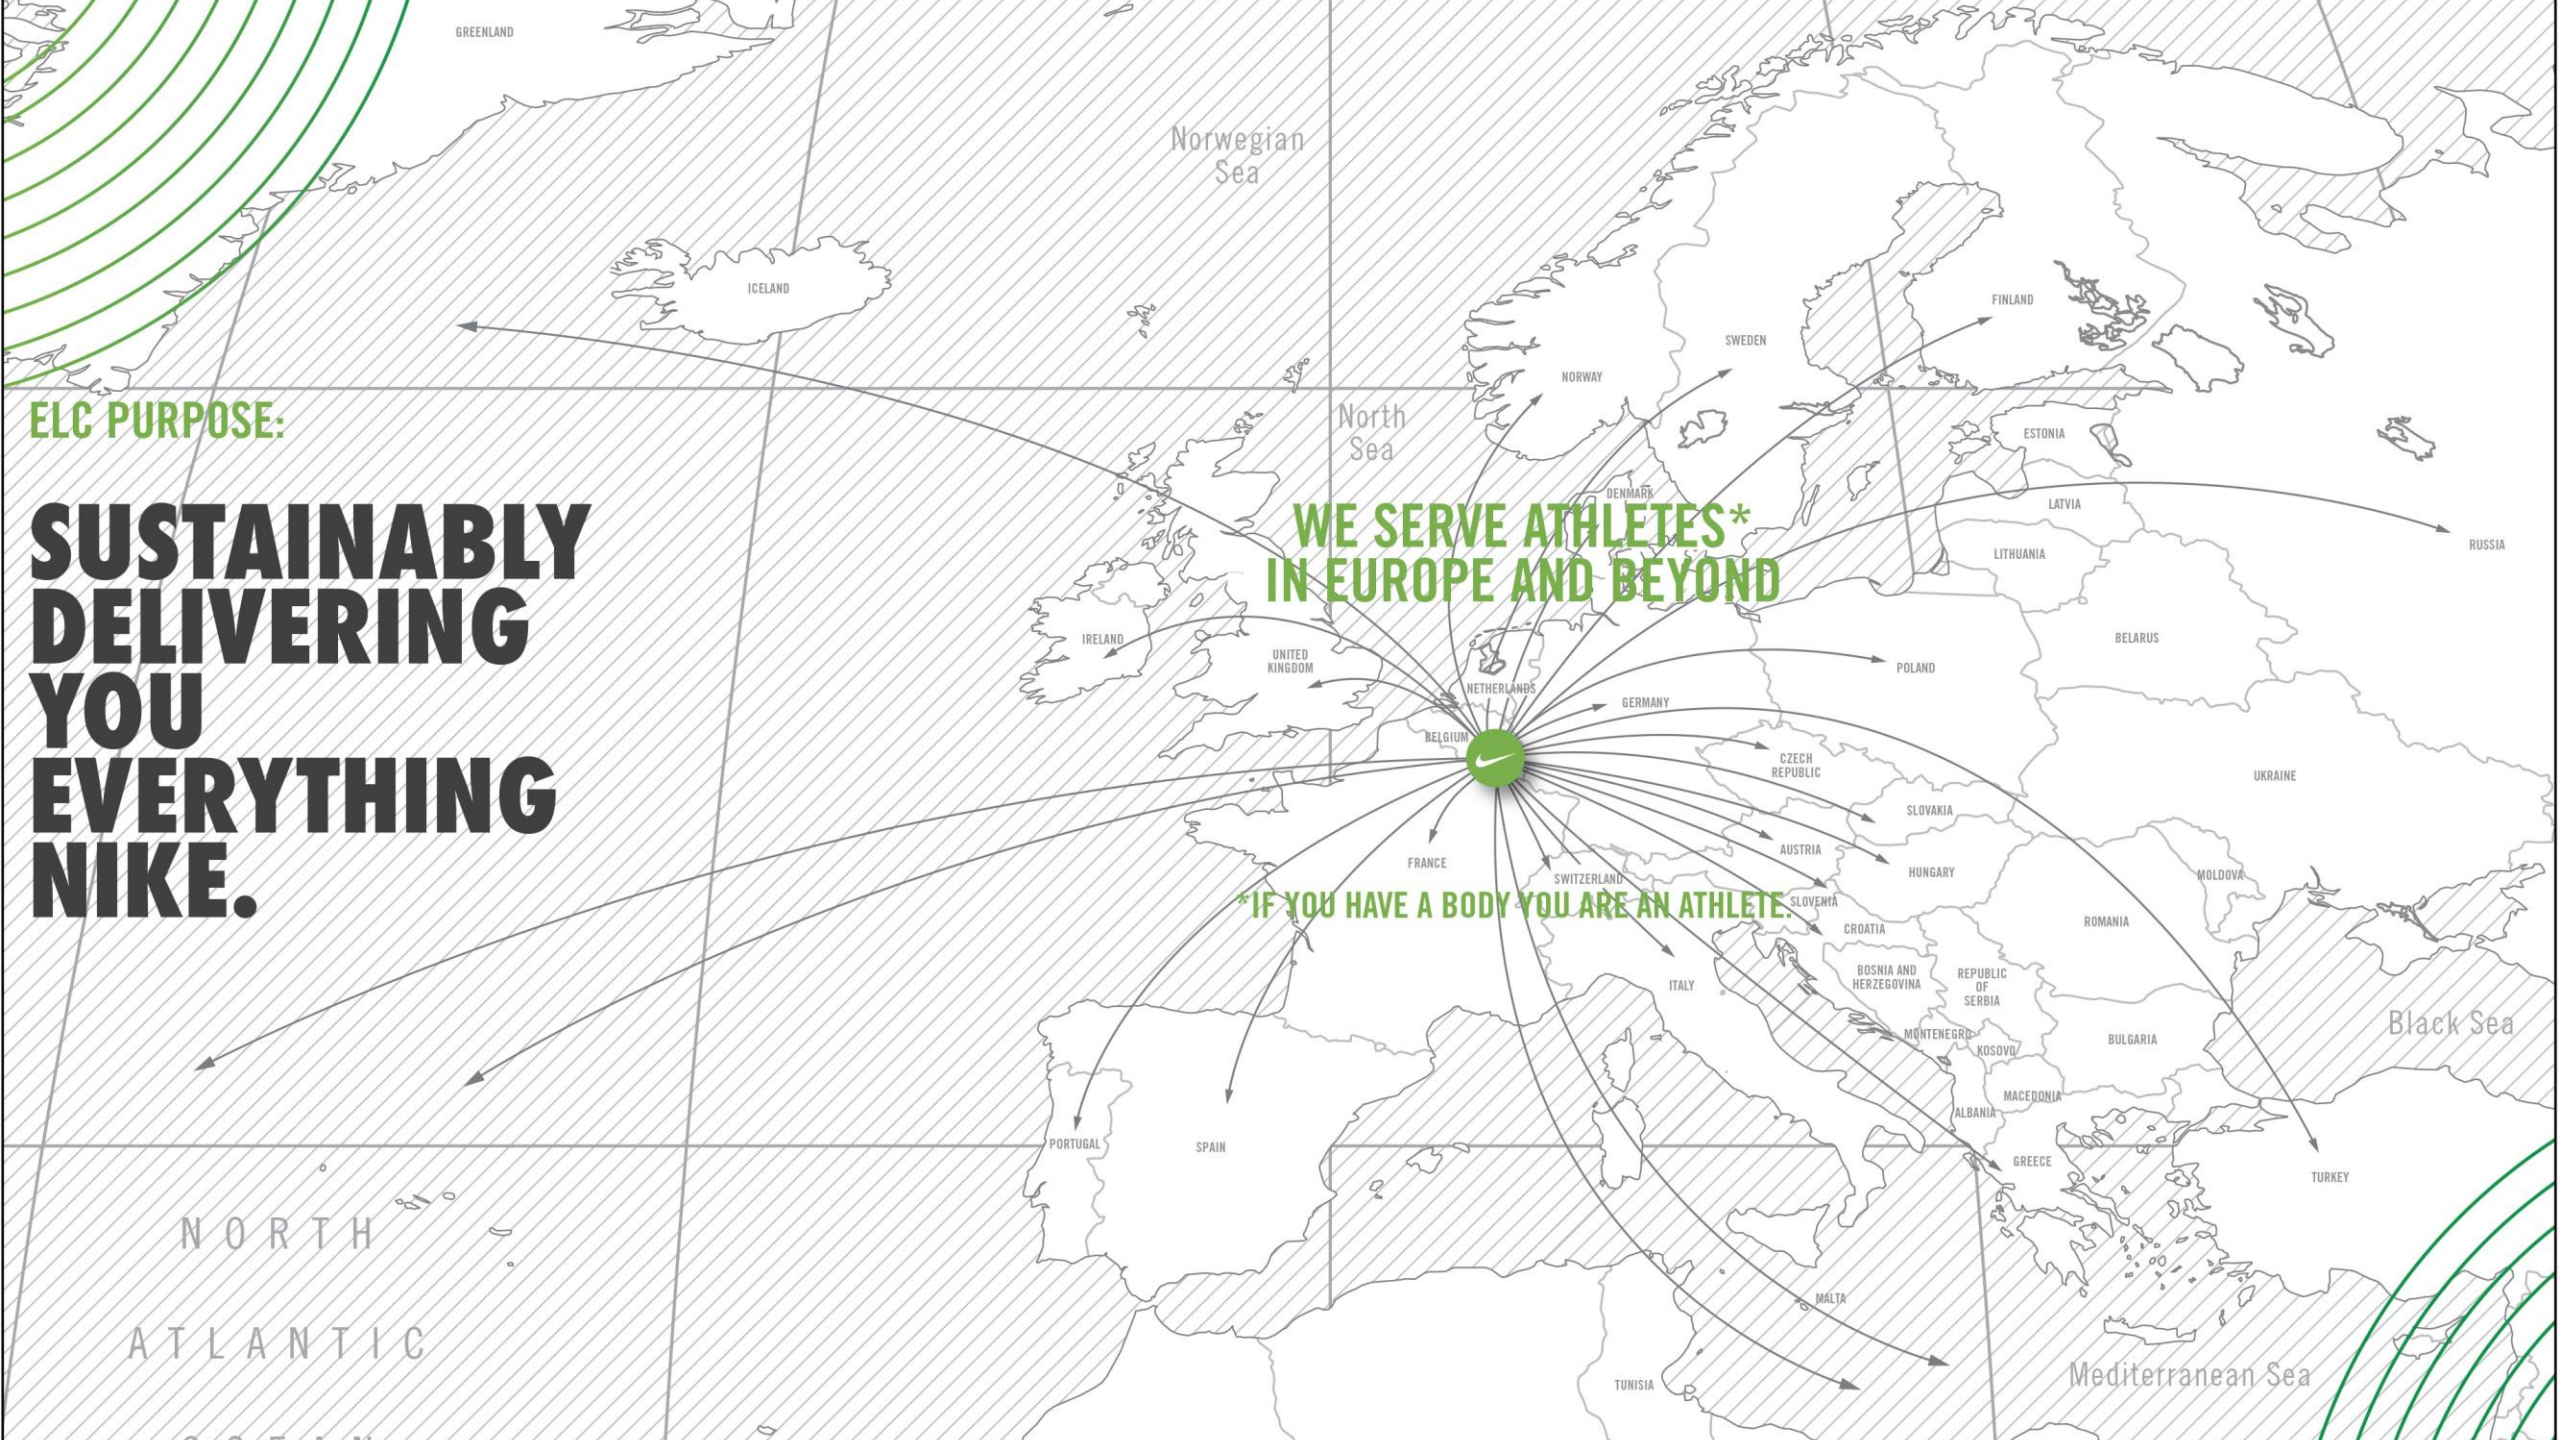

NIKE

European
Logistics
Campus

OUR MISSION

**“BRING INSPIRATION
AND INNOVATION TO
EVERY ATHLETE* IN
THE WORLD”**

*IF YOU HAVE A BODY, YOU ARE AN
ATHLETE.

ELC PURPOSE:

**SUSTAINABLY
DELIVERING
YOU
EVERYTHING
NIKE.**

**WE SERVE ATHLETES*
IN EUROPE AND BEYOND**

***IF YOU HAVE A BODY YOU ARE AN ATHLETE.**

GREENLAND

ELC PURPOSE:

SUSTAINABLY DELIVERING YOU EVERYTHING NIKE.

NORTH ATLANTIC OCEAN

Container terminal site

TRANSPORT